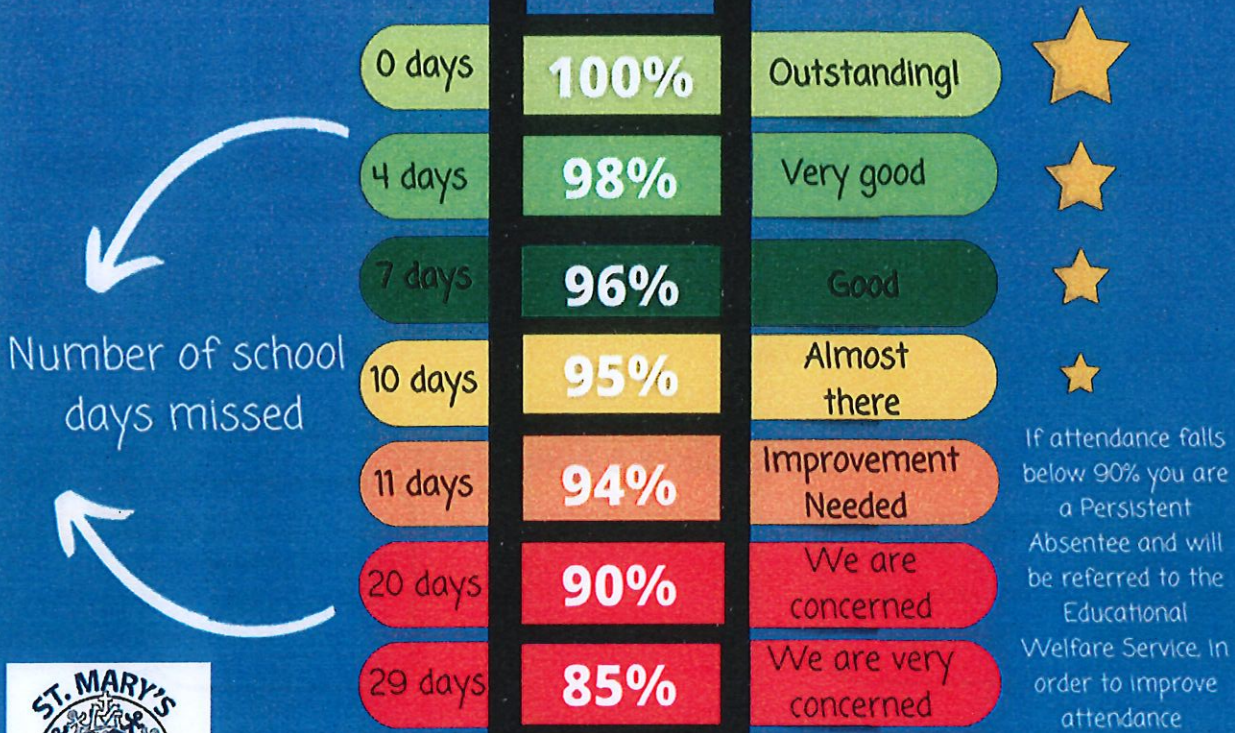

ATTENDANCE & PUNCTUALITY

I'm SAM
School Attendance
Matters.

I'm PIPI
Punctuality Is
Particularly
Important.

Good attendance and being on time is essential at school.

Each week during whole school assembly we celebrate with all the children the classes, that have achieved the best attendance for that week. Here are the results below:

Our school attendance target is 96%

Our attendance is 92% (15/4/24 to 19/4/24)

**MOMENTS
MATTER.
ATTENDANCE
COUNTS.**

CLASS	% INFANT	CLASS	% JUNIOR
RJB	98.9%	3SR	98.7%
RNC	94%	3LD	94.2%
1MMcC	79.5%	4JN	95.2%
1HA	90.9%	4KD	96.7%
2EB	94.8%	5KB	89%
2RD	99.3%	5CG	98%
		6ST	95.9%
		6SO	98.2%

The classes with the highest attendance take SAM bear to their class to look after him for the week. Miss Dooner's and Mrs Rawsthorne's classes looked after Sam this week.

Attendance Traffic Lights St Mary's Blackbrook School Target 96%

Attendance Ladder

What does my child's % attendance mean?

Attendance Traffic Lights St Mary's Blackbrook School Target 96%

GREEN
100% to 96%
AMBER
95% to 91%
RED
90% or below

MOMENTS
MATTER,
ATTENDANCE
COUNTS.