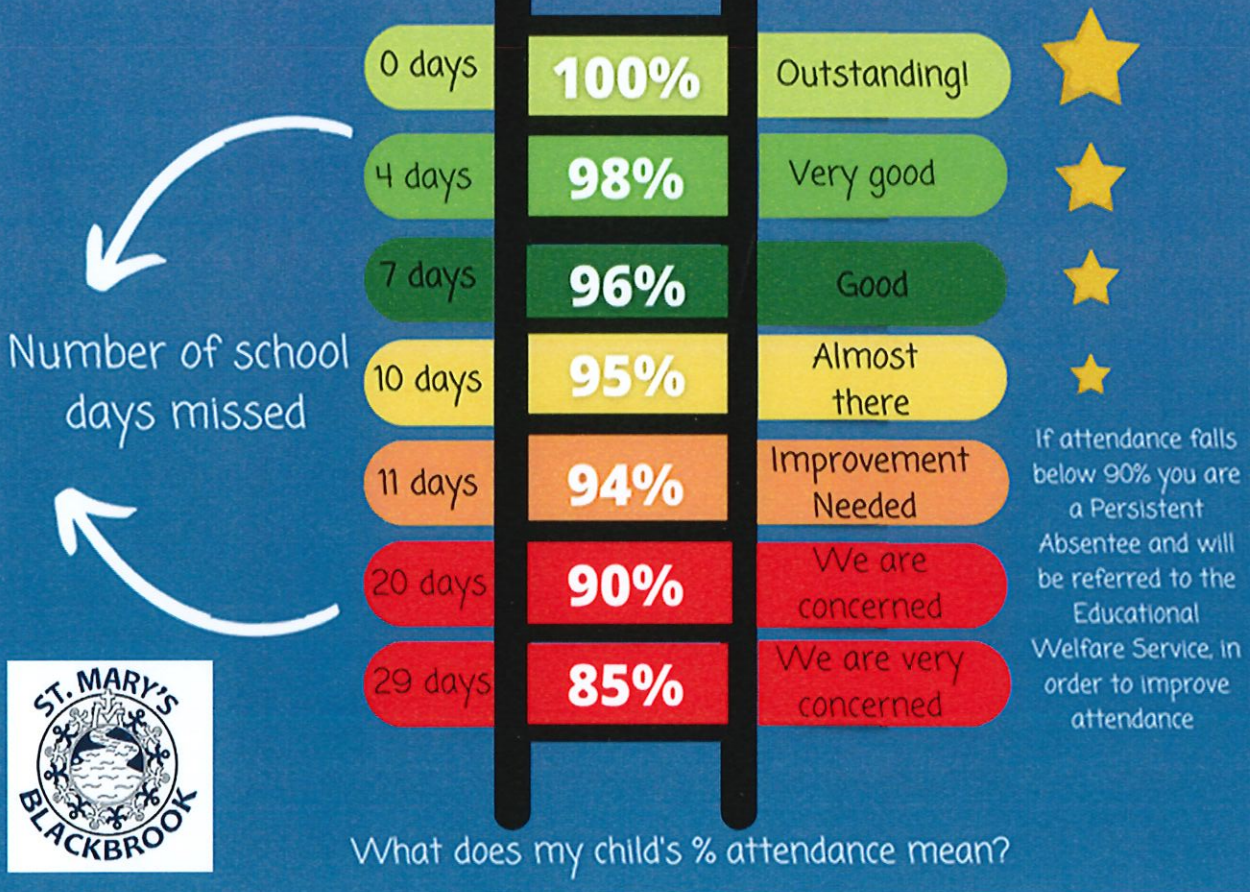

For our 'Go Forth', pupils were invited to receive ashes.

Attendance Traffic Lights St Mary's Blackbrook School Target 96%

Attendance Ladder

Attendance Traffic Lights St Mary's Blackbrook School Target 96%

ATTENDANCE & PUNCTUALITY

I'm SAM
School Attendance
Matters.

I'm PIPI
Punctuality Is
Particularly
Important.

Good attendance and being on time is essential at school.

Each week during whole school assembly we celebrate with all the children the classes, that have achieved the best attendance for that week. Here are the results below: