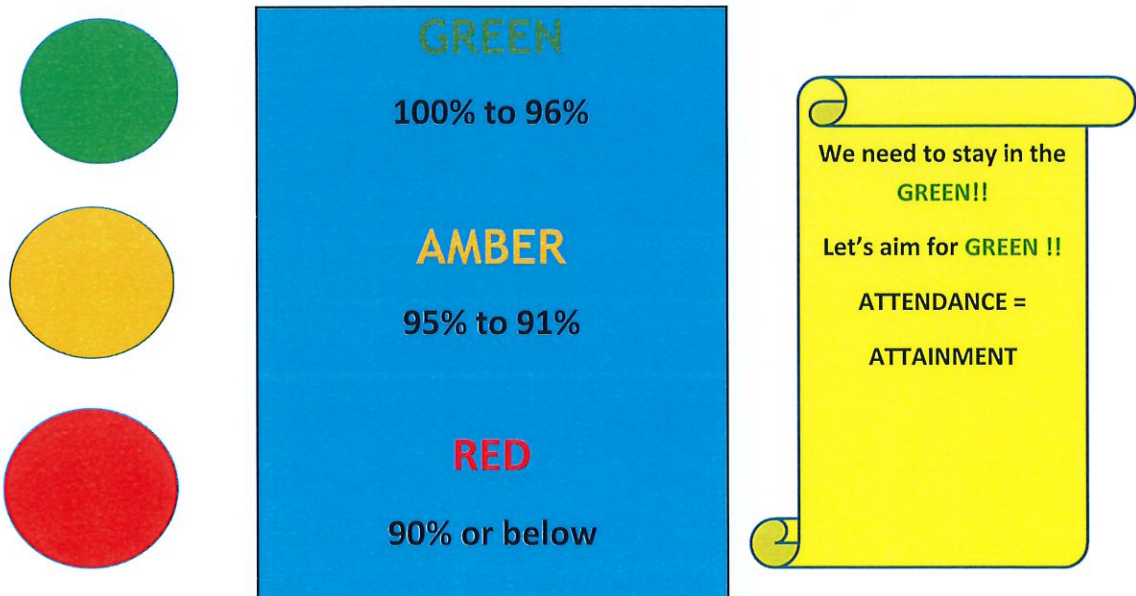

For our 'Go Forth', pupils were invited to receive ashes.

Attendance Traffic Lights St Mary's Blackbrook School Target 96%

Attendance Ladder

Attendance Traffic Lights St Mary's Blackbrook School Target 96%